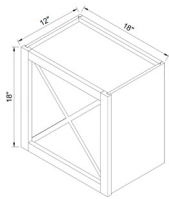

WALL WINE RACK