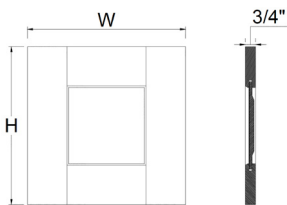

WALL END DECORATIVE PANEL

ITEM #	W	H	D
WEDP12	11 1/2	11	3/4
WEDP30	11 1/2	19	3/4
WEDP36	11 1/2	35	3/4
WEDP42	11 1/2	41	3/4
SP	11	15	3/4