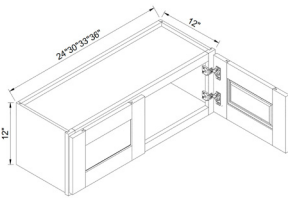

12" H DOUBLE DOORS

ITEM #		W	H	D
W2412	cabinet	24	12	12
	door	11 3/4	11	3/4
W3012	cabinet	30	12	12
	door	14 3/4	11	3/4
W3312	cabinet	33	12	12
	door	16 1/4	11	3/4
W3612	cabinet	36	12	12
	door	17 3/4	11	3/4