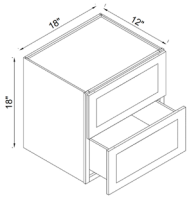

WALL CABINETS

WALL DRAWER CABINET