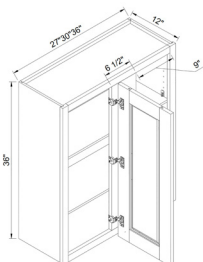

36" H BLIND CORNER

ITEM #		W	H	D
WBC2736	cabinet	27	36	12
	door	11	35	3/4
WBC3036	cabinet	30	36	12
	door	14	35	3/4
WBC3636	cabinet	36	36	12
	door	20	35	3/4

Wall blind cabinets must be installed flush against the wall and cannot be pulled forward.