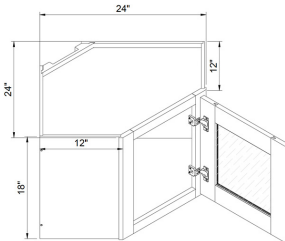

18" H DIAGONAL CORNER SINGLE GLASS DOOR

ITEM #		W	H	D
WDC2418GD	cabinet	24	18	12
	door	15 1/4	17	3/4

Glass cabinets come with clear glass doors, glass shelves, and a matching finished interior.