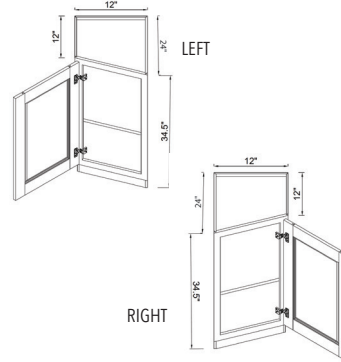

One adjustable shelf

BASE CABINETS

ANGLE BASE CABINET - DOUBLE DOOR

ITEM #		W	H	D
BAE24	cabinet	24	34 1/2	24
	door	17 1/4	29 1/4	3/4

One adjustable shelf

ANGLE BASE CABINET - SINGLE DOOR

ITEM #		W	H	D
BAE12L	cabinet	12	34 1/2	24
	door	16 1/4	29 1/4	3/4