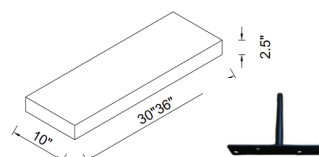

FLOATING SHELVES

Comes with mounting brackets

ITEM #	W	H	D
FLS30-N	30	2 1/2	10
FLS36-N	36	2 1/2	10
FL30-W	30	2 1/2	10
FL36-W	36	2 1/2	10