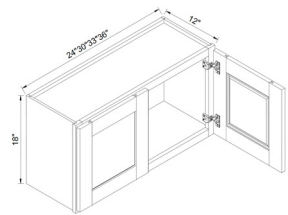

18" H DOUBLE DOORS

ITEM #		W	H	D
W2418	cabinet	24	18	12
	door	11 3/4	17	3/4
W3018	cabinet	30	18	12
	door	14 3/4	17	3/4
W3318	cabinet	33	18	12
	door	16 1/4	17	3/4
W3618	cabinet	36	18	12
	door	17 3/4	17	3/4