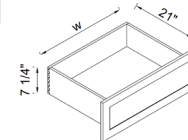

One adjustable shelf

DOUBLE DOORS/DOUBLE DRAWERS

ITEM #		W	H	D
B39	cabinet	39	34 1/2	24
	door	19 1/4	22	3/4
	drawer	19 1/4	6 3/4	3/4
B42	cabinet	42	34 1/2	24
	door	20 3/4	22	3/4
	drawer	20 3/4	6 3/4	3/4

One adjustable shelf

2 DRAWER BASE

ITEM #		W	H	D
2DB30	cabinet	30	34 1/2	24
	drawer	29 1/2	14 3/8	3/4
2DB36	cabinet	36	34 1/2	24
	drawer	35 1/2	14 3/8	3/4

The width of the drawer is 3 1/2" smaller than the cabinet, and the depth is 21", drawer height is 7-1/4"