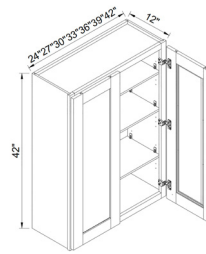

42" H DOUBLE DOORS

Three adjustable shelves

ITEM #		W	H	D
W2442	cabinet	24	42	12
	door	11 3/4	41	3/4
W2742	cabinet	27	42	12
	door	13 1/4	41	3/4
W3042	cabinet	30	42	12
	door	14 3/4	41	3/4
W3342	cabinet	33	42	12
	door	16 1/4	41	3/4
W3642	cabinet	36	42	12
	door	17 3/4	41	3/4
W3942	cabinet	39	42	12
	door	19 1/4	41	3/4
W4242	cabinet	42	42	12
	door	20 3/4	41	3/4