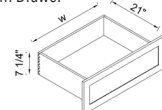

One adjustable shelf

2 DRAWER BASE

ITEM #		W	H	D
2DB30	cabinet	30	34 1/2	24
	drawer	29 1/2	14 3/8	3/4
2DB36	cabinet	36	34 1/2	24
	drawer	35 1/2	14 3/8	3/4

The width of the drawer is 3 1/2" smaller than the cabinet, and the depth is 21", drawer height is 7-1/4"

3 DRAWER BASE

ITEM #		W	H	D
3DB12	cabinet	12	34 1/2	24
	drawer	11 1/2	10 3/4	3/4
	drawer	11 1/2	6 3/4	3/4
3DB15	cabinet	15	34 1/2	24
	drawer	14 1/2	10 3/4	3/4
	drawer	14 1/2	6 3/4	3/4
3DB18	cabinet	18	34 1/2	24
	drawer	17 1/2	10 3/4	3/4
	drawer	17 1/2	6 3/4	3/4
3DB21	cabinet	21	34 1/2	24
	drawer	20 1/2	10 3/4	3/4
	drawer	20 1/2	6 3/4	3/4
3DB24	cabinet	24	34 1/2	24
	drawer	23 1/2	10 3/4	3/4
	drawer	23 1/2	6 3/4	3/4
3DB27	cabinet	27	34 1/2	24
	drawer	26 1/2	10 3/4	3/4
	drawer	26 1/2	6 3/4	3/4
3DB30	cabinet	30	34 1/2	24
	drawer	29 1/2	10 3/4	3/4
	drawer	29 1/2	6 3/4	3/4
3DB33	cabinet	33	34 1/2	24
	drawer	32 1/2	10 3/4	3/4
	drawer	32 1/2	6 3/4	3/4
3DB36	cabinet	36	34 1/2	24
	drawer	35 1/2	10 3/4	3/4
	drawer	25 1/2	6 3/4	3/4

Top Drawer

Bottom Drawer

The width of the drawer is 3 1/2" smaller than the cabinet, and the depth is 21"
Top drawer height is 4 1/4",
Bottom drawer height is 7 1/4"

SINK BASE CABINET

1 False Drawer, 2 Doors