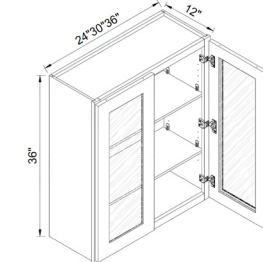

36" H DOUBLE GLASS DOORS

ITEM #		W	H	D
W2436	cabinet	24	36	12
	door	11 3/4	35	3/4
W3036	cabinet	30	36	12
	door	14 3/4	35	3/4
W3636	cabinet	36	36	12
	door	17 3/4	35	3/4

Glass cabinets come with clear glass doors, glass shelves, and a matching finished interior.

Two adjustable shelves