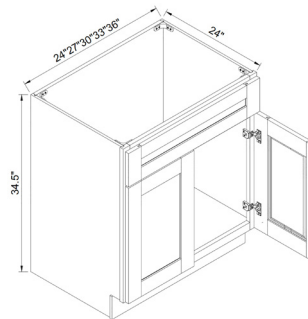

Top Drawer

Bottom Drawer

The width of the drawer is 3 1/2" smaller than the cabinet, and the depth is 21"
Top drawer height is 4 1/4",
Bottom drawer height is 7 1/4"

SINK BASE CABINET

1 False Drawer, 2 Doors