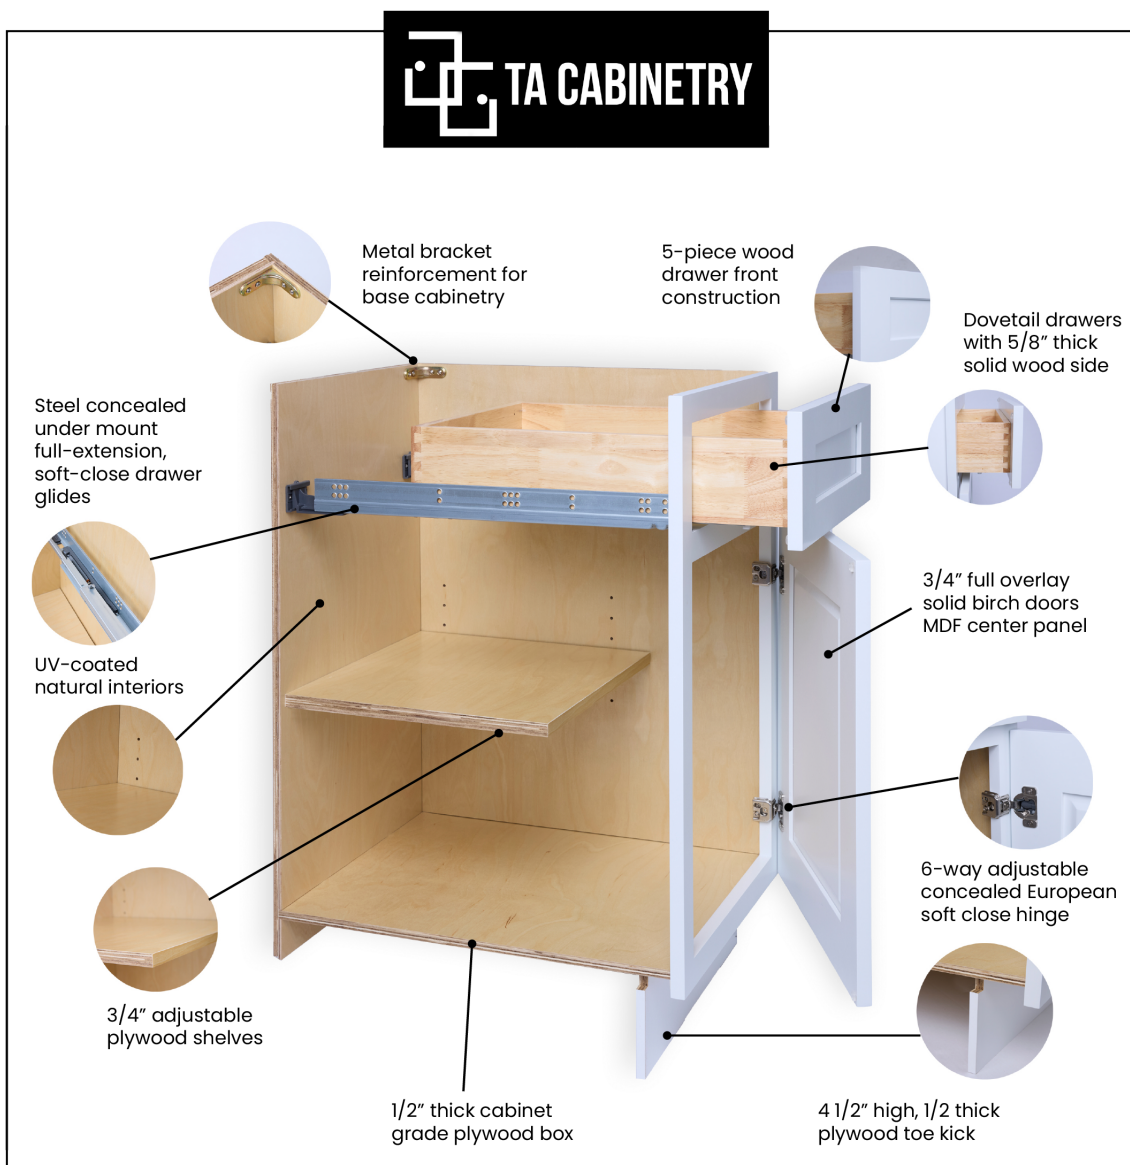

At TA Cabinetry, we offer factory-direct, all-wood cabinets that combine affordability with exceptional quality. Each unit reflects the craftsmanship and features typically found in custom cabinets, ensuring you get the highest standard at a great value.

All sides are white. For any other color please specify finished end.