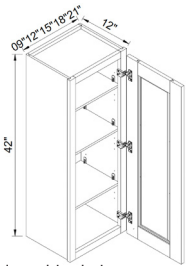

WALL CABINETS

42" H SINGLE DOOR

Three adjustable shelves

ITEM #		W	H	D
W0942	cabinet	9	42	12
	door	8 1/2	41	3/4
W1242	cabinet	12	42	12
	door	11 1/2	41	3/4
W1542	cabinet	15	42	12
	door	14 1/2	41	3/4
W1842	cabinet	18	42	12
	door	17 1/2	41	3/4
W2142	cabinet	21	42	12
	door	20 1/2	41	3/4