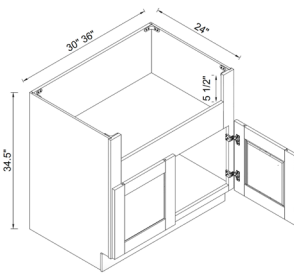

FARM SINK BASE CABINET

2 Doors

ITEM #		W	H	D
FSB30	cabinet	30	34 1/2	24
	door	14 3/4	19	3/4
FSB36	cabinet	36	34 1/2	24
	door	17 3/4	19	3/4

SINGLE FULL HEIGHT DOOR

One adjustable shelf

ITEM #		W	H	D
B09FHD	cabinet	9	34 1/2	24
	door	8 1/2	29	3/4
B12FHD	cabinet	12	34 1/2	24
	door	11 1/2	29	3/4
B15FHD	cabinet	15	34 1/2	24
	door	14 1/2	29	3/4
B18FHD	cabinet	18	34 1/2	24
	door	17 1/2	29	3/4
B21FHD	cabinet	21	34 1/2	24
	door	20 1/2	29	3/4