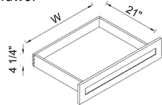

ITEM #		W	H	D
3DB12	cabinet	12	34 1/2	24
	drawer	11 1/2	10 3/4	3/4
	drawer	11 1/2	6 3/4	3/4
3DB15	cabinet	15	34 1/2	24
	drawer	14 1/2	10 3/4	3/4
	drawer	14 1/2	6 3/4	3/4
3DB18	cabinet	18	34 1/2	24
	drawer	17 1/2	10 3/4	3/4
	drawer	17 1/2	6 3/4	3/4
3DB21	cabinet	21	34 1/2	24
	drawer	20 1/2	10 3/4	3/4
	drawer	20 1/2	6 3/4	3/4
3DB24	cabinet	24	34 1/2	24
	drawer	23 1/2	10 3/4	3/4
	drawer	23 1/2	6 3/4	3/4
3DB27	cabinet	27	34 1/2	24
	drawer	26 1/2	10 3/4	3/4
	drawer	26 1/2	6 3/4	3/4
3DB30	cabinet	30	34 1/2	24
	drawer	29 1/2	10 3/4	3/4
	drawer	29 1/2	6 3/4	3/4
3DB33	cabinet	33	34 1/2	24
	drawer	32 1/2	10 3/4	3/4
	drawer	32 1/2	6 3/4	3/4
3DB36	cabinet	36	34 1/2	24
	drawer	35 1/2	10 3/4	3/4
	drawer	25 1/2	6 3/4	3/4

Top Drawer

Bottom Drawer