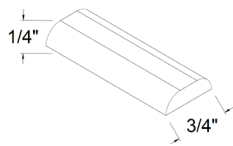

ANGLE CROWN MOLDING

ITEM #	W	H	D
ACM8	96	2 1/2	1/2

SHAKER LIGHT RAIL MOLDING

ITEM #	W	H	D
ALRM 8	96	2	1 1/2

BATTEN MOLDING

ITEM #	W	H	D
BAM8	96	3/4	1/4

DECORATIVE CROWN MOLDING

PRODUCT #	W	H	D
BCM8	5	96	3/4