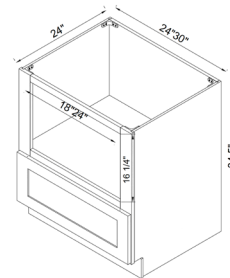

DOUBLE FULL HEIGHT DOORS

One adjustable shelf

ITEM #		W	H	D
B24FHD	cabinet	24	34 1/2	24
	door	11 3/4	29	3/4
B27FHD	cabinet	27	34 1/2	24
	door	13 3/4	29	3/4
B30FHD	cabinet	30	34 1/2	24
	door	14 3/4	29	3/4
B33FHD	cabinet	33	34 1/2	24
	door	16 1/4	29	3/4
B36FHD	cabinet	36	34 1/2	24
	door	17 3/4	29	3/4
B39FHD	cabinet	39	34 1/2	24
	door	19 1/4	29	3/4
B42FHD	cabinet	42	34 1/2	24
	door	20 3/4	29	3/4

WASTEBASKET BASE CABINET

ITEM #		W	H	D
B18-TRASH	cabinet	18	34 1/2	24
	drawer	17 1/2	6 1/2	3/4
Trashcan		14	17 1/2	9 3/4

The B18-Trash cabinet includes a trash insert.

Trash bin sold separately. For B18-TRASH, purchase two trash bins. Price is per bin.

SPICE RACK BASE

ITEM #		W	H	D
B06SR	cabinet	6	34 1/2	24
	drawer	5 1/2	29	3/4
B09SR	cabinet	9	34 1/2	24
	drawer	8 1/2	29	3/4

Door is full filler, not a standard door.

MICROWAVE BASE CABINET

ITEM #		W	H	D
MB24	cabinet	24	34 1/2	24
	drawer	23 1/2	10 3/4	3/4
MB30	cabinet	30	34 1/2	24
	drawer	29 1/2	10 3/4	3/4