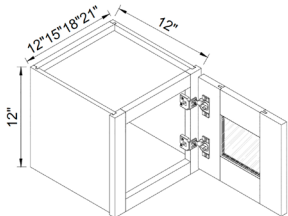

12" H SINGLE GLASS DOOR

ITEM #		W	H	D
W1212GD	cabinet	12	12	12
	door	11 1/2	11	3/4
W1512GD	cabinet	15	12	12
	door	14 1/2	11	3/4
W1812GD	cabinet	18	12	12
	door	17 1/2	11	3/4
W2112GD	cabinet	21	12	12
	door	20 1/2	11	3/4

Glass cabinets come with clear glass doors, glass shelves, and a matching finished interior.