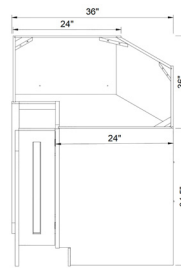

LAZY SUSAN BASE CABINET