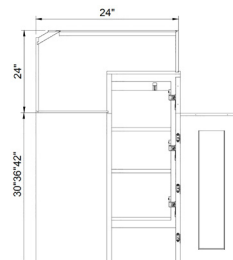

PIE CUT CORNER CABINET

	ITEM #		W	H	D
WPC2430	cabinet		24	30	24
	door		10 3/4	29	3/4
WPC2436	cabinet		24	36	24
	door		10 3/4	35	3/4
WPC2442	cabinet		24	42	24
	door		10 3/4	41	3/4

H 30" comes with 2 sets of hinge holes
H 36" & H 42" come with 3 sets of hinge holes
H 30" & 36" have 2 adjustable shelves
H 42" has 3 adjustable shelves