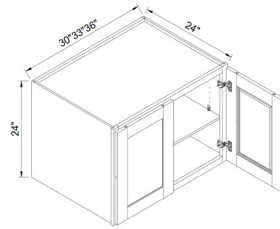

24"H DOUBLE DOORS - 24"D

	ITEM #		W	H	D
W302424	cabinet		30	24	24
	door		14 3/4	23	3/4
W332424	cabinet		33	24	24
	door		16 1/4	23	3/4
W362424	cabinet		36	24	24
	door		17 3/4	23	3/4

One adjustable shelf