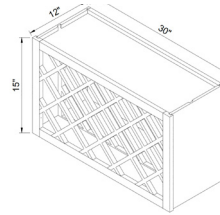

WALL WINE RACK