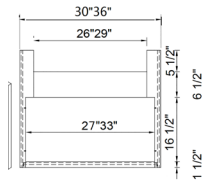

One adjustable shelf

2 DRAWER BASE

ITEM #		W	H	D
2DB30	cabinet	30	34 1/2	24
	drawer	29 1/2	14 3/8	3/4
2DB36	cabinet	36	34 1/2	24
	drawer	35 1/2	14 3/8	3/4

The width of the drawer is 3 1/2" smaller than the cabinet, and the depth is 21", drawer height is 7-1/4"

Top Drawer

Bottom Drawer

The width of the drawer is 3 1/2" smaller than the cabinet, and the depth is 21"
Top drawer height is 4 1/4",
Bottom drawer height is 7 1/4"

SINK BASE CABINET

1 False Drawer, 2 Doors

SINK BASE CABINET

2 False Drawers, 2 Doors

ITEM #		W	H	D
SB39	cabinet	39	34 1/2	24
	door	19 1/4	22	3/4
	drawer	19 1/4	6 3/4	3/4
SB42	cabinet	42	34 1/2	24
	door	20 3/4	22	3/4
	drawer	20 3/4	6 3/4	3/4

BASE CABINETS

FARM SINK BASE CABINET

2 Doors

ITEM #		W	H	D
FSB30	cabinet	30	34 1/2	24
	door	14 3/4	19	3/4
FSB36	cabinet	36	34 1/2	24
	door	17 3/4	19	3/4

SINGLE FULL HEIGHT DOOR

One adjustable shelf

ITEM #		W	H	D
B09FHD	cabinet	9	34 1/2	24
	door	8 1/2	29	3/4
B12FHD	cabinet	12	34 1/2	24
	door	11 1/2	29	3/4
B15FHD	cabinet	15	34 1/2	24
	door	14 1/2	29	3/4
B18FHD	cabinet	18	34 1/2	24
	door	17 1/2	29	3/4
B21FHD	cabinet	21	34 1/2	24
	door	20 1/2	29	3/4