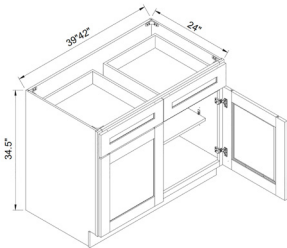

DOUBLE DOORS/DOUBLE DRAWERS

ITEM #		W	H	D
B39	cabinet	39	34 1/2	24
	door	19 1/4	22	3/4
	drawer	19 1/4	6 3/4	3/4
B42	cabinet	42	34 1/2	24
	door	20 3/4	22	3/4
	drawer	20 3/4	6 3/4	3/4

One adjustable shelf