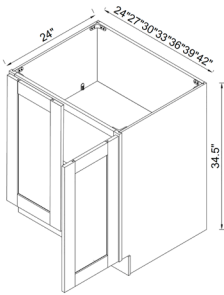

FARM SINK BASE CABINET

2 Doors

ITEM #		W	H	D
FSB30	cabinet	30	34 1/2	24
	door	14 3/4	19	3/4
FSB36	cabinet	36	34 1/2	24
	door	17 3/4	19	3/4

SINGLE FULL HEIGHT DOOR

One adjustable shelf

ITEM #		W	H	D
B09FHD	cabinet	9	34 1/2	24
	door	8 1/2	29	3/4
B12FHD	cabinet	12	34 1/2	24
	door	11 1/2	29	3/4
B15FHD	cabinet	15	34 1/2	24
	door	14 1/2	29	3/4
B18FHD	cabinet	18	34 1/2	24
	door	17 1/2	29	3/4
B21FHD	cabinet	21	34 1/2	24
	door	20 1/2	29	3/4

DOUBLE FULL HEIGHT DOORS

One adjustable shelf

ITEM #		W	H	D
B24FHD	cabinet	24	34 1/2	24
	door	11 3/4	29	3/4
B27FHD	cabinet	27	34 1/2	24
	door	13 3/4	29	3/4
B30FHD	cabinet	30	34 1/2	24
	door	14 3/4	29	3/4
B33FHD	cabinet	33	34 1/2	24
	door	16 1/4	29	3/4
B36FHD	cabinet	36	34 1/2	24
	door	17 3/4	29	3/4
B39FHD	cabinet	39	34 1/2	24
	door	19 1/4	29	3/4
B42FHD	cabinet	42	34 1/2	24
	door	20 3/4	29	3/4