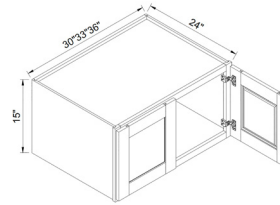

15"H DOUBLE DOORS - 24"D

	ITEM #		W	H	D
W301524	cabinet		30	15	24
	door		14 3/4	14	3/4
W331524	cabinet		33	15	24
	door		16 1/4	14	3/4
W361524	cabinet		36	15	24
	door		17 3/4	14	3/4