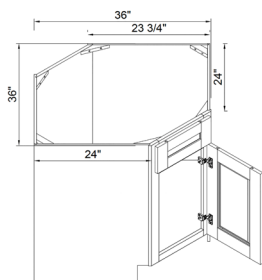

DIAGONAL SINK BASE CABINET

ITEM #		W	H	D
DSB36	cabinet	36	34 1/2	24
	door	15 1/4	29 1/4	3/4
	drawer	15 1/4	6 3/4	3/4

1 False Drawer, 1 Door