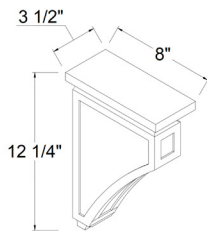

DECORATIVE CORBEL

ITEM #	W	H	D
MCB	3 1/2	12 1/4	8