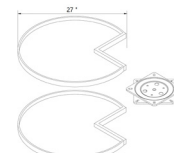

ITEM #		W	H	D
BER36	cabinet	36	34 1/2	24
	door	10 3/4	29 1/4	3/4
LS-Wood36		27