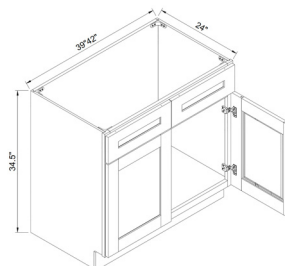

SINK BASE CABINET

2 False Drawers, 2 Doors

ITEM #		W	H	D
SB39	cabinet	39	34 1/2	24
	door	19 1/4	22	3/4
	drawer	19 1/4	6 3/4	3/4
SB42	cabinet	42	34 1/2	24
	door	20 3/4	22	3/4
	drawer	20 3/4	6 3/4	3/4