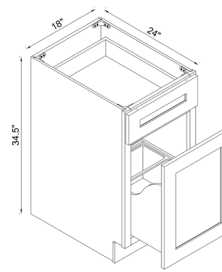

WASTEBASKET BASE CABINET

ITEM #		W	H	D
B18-TRASH	cabinet	18	34 1/2	24
	drawer	17 1/2	6 1/2	3/4
Trashcan		14	17 1/2	9 3/4

The B18-Trash cabinet includes a trash insert.

Trash bin sold separately. For B18-TRASH, purchase two trash bins. Price is per bin.