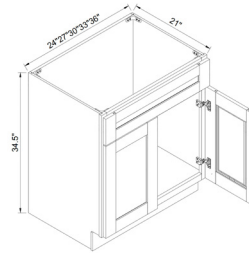

VANITY SINK BASE DOUBLE DOORS

1 False Drawer/ 2 Doors

ITEM #		W	H	D
VSB24	cabinet	24	34 1/2	21
	door	11 3/4	22	3/4
	drawer	23 1/2	6 3/4	3/4
VSB27	cabinet	27	34 1/2	21
	door	13 1/4	22	3/4
	drawer	26 1/2	6 3/4	3/4
VSB30	cabinet	30	34 1/2	21
	door	14 3/4	22	3/4
	drawer	29 1/2	6 3/4	3/4
VSB33	cabinet	33	34 1/2	21
	door	16 1/4	22	3/4
	drawer	32 1/2	6 3/4	3/4
VSB36	cabinet	36	34 1/2	21
	door	17 3/4	22	3/4
	drawer	35 1/2	6 3/4	3/4