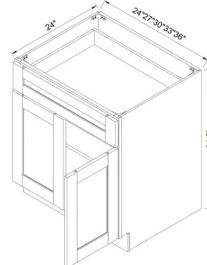

One adjustable shelf

DOUBLE DOORS/SINGLE DRAWER

ITEM #		W	H	D
B24	cabinet	24	34 1/2	24
	door	11 3/4	22	3/4
	drawer	23 1/2	6 3/4	3/4
B27	cabinet	27	34 1/2	24
	door	13 1/4	22	3/4
	drawer	26 1/2	6 3/4	3/4
B30	cabinet	30	34 1/2	24
	door	14 3/4	22	3/4
	drawer	29 1/2	6 3/4	3/4
B33	cabinet	33	34 1/2	24
	door	16 1/4	22	3/4
	drawer	31 1/2	6 3/4	3/4
B36	cabinet	36	34 1/2	24
	door	17 3/4	22	3/4
	drawer	35 1/2	6 3/4	3/4