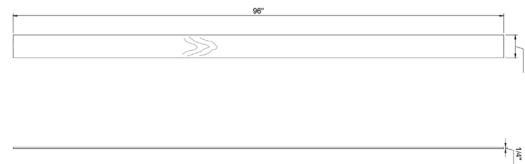

ITEM #	W	H	D
TK8	4 1/2	96	1/4