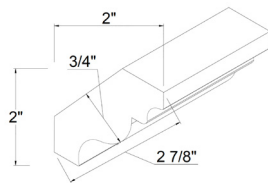

CROWN MOLDING

ITEM #	W	H	D
CM8	96	2 7/8	3/4