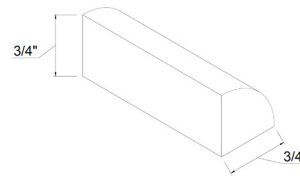

LIGHT RAIL MOLDING

ITEM #	W	H	D
LRM8	96	1 1/2	1 1/8

OUTSIDE CORNER MOLDING

ITEM #	W	H	D
OCM8	3/4	96	3/4

TRIM & ACCESSORIES

SCRIBE MOLDING

ITEM #	W	H	D
SM8	96	3/4	1/4

QUARTER ROUND