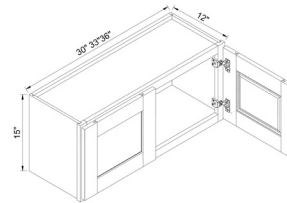

15" H DOUBLE DOORS

ITEM #		W	H	D
W3015	cabinet	30	15	12
	door	14 3/4	14	3/4
W3315	cabinet	33	15	12
	door	16 1/4	14	3/4
W3615	cabinet	36	15	12
	door	17 3/4	14	3/4