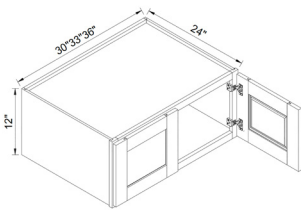

12"H DOUBLE DOORS - 24"D

	ITEM #		W	H	D
W301224	cabinet		30	12	24
	door		14 3/4	11	3/4
W331224	cabinet		33	12	24
	door		16 1/4	11	3/4
W361224	cabinet		36	12	24
	door		17 3/4	11	3/4