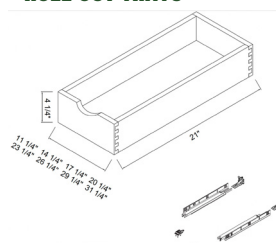

ARCHED VALANCE

PRODUCT #	W	H	D
VAL42	42	5 1/2	3/4
VAL48	48	5 1/2	3/4

KNEE DRAWER

ITEM #	W	H	D
KD30/36	30	7 1/2	21

Sides trimmable to 30"

ROLL OUT TRAYS

Includes soft-close, full-extension undermount glides

ITEM #	W	H	D
RT15	11 1/4	4 1/4	21
RT18	14 1/4	4 1/4	21
RT21	17 1/4	4 1/4	21
RT24	20 1/4	4 1/4	21
RT27	23 1/4	4 1/4	21
RT30	26 1/4	4 1/4	21
RT33	29 1/4	4 1/4	21
RT36	32 1/4	4 1/4	21