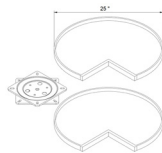

ITEM #		W	H	D
BER33	cabinet	33	34 1/2	24
	door	7 3/4	29 1/4	3/4
LS-Wood33		25