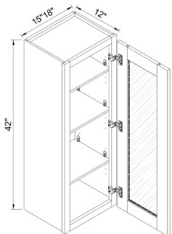

GLASS DOOR WALL CABINETS

42" H SINGLE GLASS DOOR

ITEM #		W	H	D
W1542GD	cabinet	15	42	12
	door	14 1/2	41	3/4
W1842GD	cabinet	18	42	12
	door	17 1/2	41	3/4

Glass cabinets come with clear glass doors, glass shelves, and a matching finished interior.

Three adjustable shelves