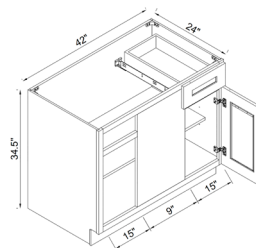

BLIND CORNER BASE CABINET