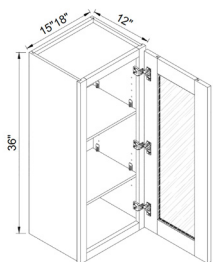

36" H SINGLE GLASS DOOR

ITEM #		W	H	D
W1536	cabinet	15	36	12
	door	14 1/2	35	3/4
W1836	cabinet	18	36	12
	door	17 1/2	35	3/4

Glass cabinets come with clear glass doors, glass shelves, and a matching finished interior.

Two adjustable shelves