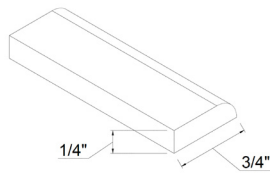

LIGHT RAIL MOLDING

ITEM #	W	H	D
LRM8	96	1 1/2	1 1/8

OUTSIDE CORNER MOLDING

ITEM #	W	H	D
OCM8	3/4	96	3/4

TRIM & ACCESSORIES

SCRIBE MOLDING

ITEM #	W	H	D
SM8	96	3/4	1/4

QUARTER ROUND