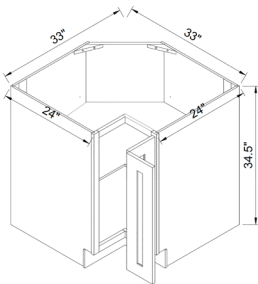

LAZY SUSAN BASE CABINET