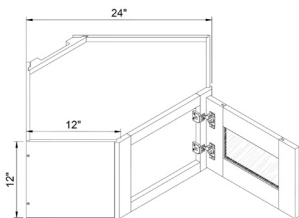

12" H DIAGONAL CORNER SINGLE GLASS DOOR

ITEM #		W	H	D
WDC2412GD	cabinet	24	12	12
	door	15 1/4	11	3/4

Glass cabinets come with clear glass doors, glass shelves, and a matching finished interior.