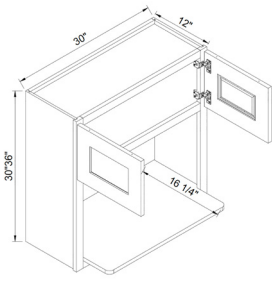

WALL CABINETS

30"H 36"H MICROWAVE CABINET

	ITEM #		W	H	D
WMO3030	cabinet		30	30	12
	door		14 3/4	9 1/2	3/4
WMO3036	cabinet		30	36	12
	door		14 3/4	15 1/2	3/4

Front opening is 27" x 16"
Finished interior and shelves.