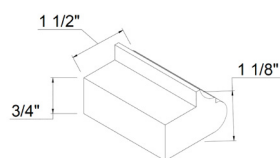

LIGHT RAIL MOLDING

ITEM #	W	H	D
LRM8	96	1 1/2	1 1/8