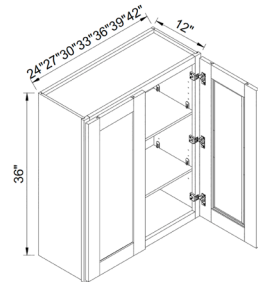

36" H DOUBLE DOORS

Two adjustable shelves

	ITEM #	W	H	D
W2436	cabinet	24	36	12
	door	11 3/4	35	3/4
W2736	cabinet	27	36	12
	door	13 1/4	35	3/4
W3036	cabinet	30	36	12
	door	14 3/4	35	3/4
W3336	cabinet	33	36	12
	door	16 1/4	35	3/4
W3636	cabinet	36	36	12
	door	17 3/4	35	3/4
W3936	cabinet	39	36	12
	door	19 1/4	35	3/4
W4236	cabinet	42	36	12
	door	20 3/4	35	3/4