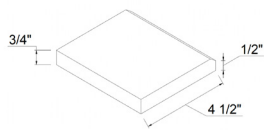

FURNITURE BASE MOLDING

ITEM #	W	H	D
FB8	96	4 1/2	3/4