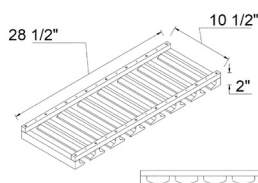

STEM GLASS HOLDER

ITEM #	W	H	D
SGH30	28 1/2	10 1/2	2