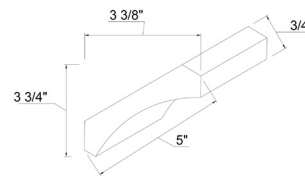

CROWN MOLDING

ITEM #	W	H	D
CM8	96	2 7/8	3/4

BASE FILLER

ITEM #	W	H	D
BF3	3	34 1/2	3/4
BF6	6	34 1/2	3/4

CROWN COVE MOLDING - 3.5"

ITEM #	W	H	D
COV3.5	3 1/2	96	3/4

CROWN COVE MOLDING - 5"

ITEM #	W	H	D
COV5	96	5	3/4