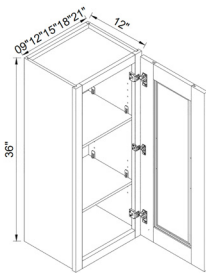

36" H SINGLE DOOR

Two adjustable shelves

	ITEM #	W	H	D
W0936	cabinet	9	36	12
	door	8 1/2	35	3/4
W1236	cabinet	12	36	12
	door	11 1/2	35	3/4
W1536	cabinet	15	36	12
	door	14 1/2	35	3/4
W1836	cabinet	18	36	12
	door	17 1/2	35	3/4
W2136	cabinet	21	36	12
	door	20 1/2	35	3/4