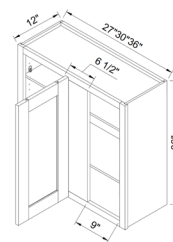

30" H BLIND CORNER

ITEM #		W	H	D
WBC2730	cabinet	27	30	12
	door	11	29	3/4
WBC3030	cabinet	30	30	12
	door	14	29	3/4
WBC3630	cabinet	36	30	12
	door	20	29	3/4

Wall blind cabinets must be installed flush against the wall and cannot be pulled forward.