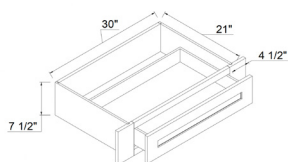

KNEE DRAWER

ITEM #	W	H	D
KD30/36	30	7 1/2	21

Sides trimmable to 30"