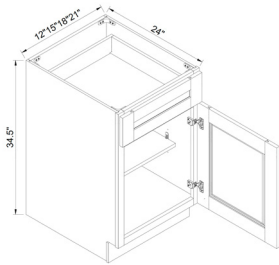

BASE CABINETS

SINGLE DOOR/SINGLE DRAWER

ITEM #		W	H	D
B12	cabinet	12	34 1/2	24
	door	11 1/2	22	3/4
	drawer	11 1/2	6 3/4	3/4
B15	cabinet	15	34 1/2	24
	door	14 1/2	22	3/4
	drawer	14 1/2	6 3/4	3/4
B18	cabinet	18	34 1/2	24
	door	17 1/2	22	3/4
	drawer	17 1/2	6 3/4	3/4
B21	cabinet	21	34 1/2	24
	door	20 1/2	22	3/4
	drawer	20 1/2	6 3/4	3/4

One adjustable shelf