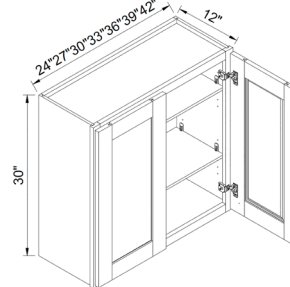

30" H DOUBLE DOORS

Two adjustable shelves

	ITEM #	W	H	D
W2430	cabinet	24	30	12
	door	11 3/4	29	3/4
W2730	cabinet	27	30	12
	door	13 1/4	29	3/4
W3030	cabinet	30	30	12
	door	14 3/4	29	3/4
W3330	cabinet	33	30	12
	door	16 1/4	29	3/4
W3630	cabinet	36	30	12
	door	17 3/4	29	3/4
W3930	cabinet	39	30	12
	door	19 1/4	29	3/4
W4230	cabinet	42	30	12
	door	20 3/4	29	3/4