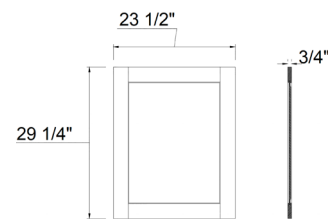

BASE DECORATIVE END PANEL

ITEM #	W	H	D
BEDP	23 1/2	29 1/4	3/4