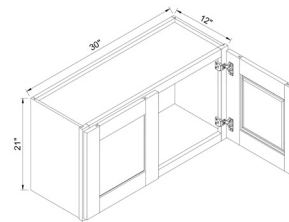

21" H DOUBLE DOORS

ITEM #		W	H	D
W3021	cabinet	30	21	12
	door	14 3/4	20	3/4