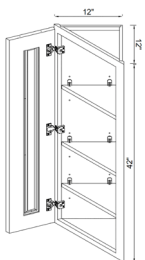

42"H ANGLE CABINET

	ITEM #		W	H	D
WAE1242	cabinet		12	42	12
	door		9 1/4	41	3/4

Three adjustable shelves