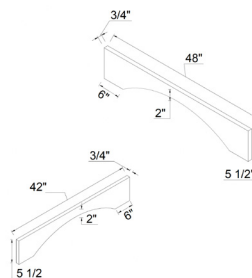

ARCHED VALANCE

PRODUCT #	W	H	D
VAL42	42	5 1/2	3/4
VAL48	48	5 1/2	3/4