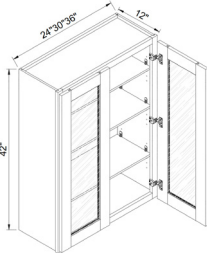

42" H DOUBLE GLASS DOORS

ITEM #		W	H	D
W2442GD	cabinet	24	42	12
	door	11 3/4	41	3/4
W3042GD	cabinet	30	42	12
	door	14 3/4	41	3/4
W3642GD	cabinet	36	42	12
	door	17 3/4	41	3/4

Glass cabinets come with clear glass doors, glass shelves, and a matching finished interior.

Three adjustable shelves