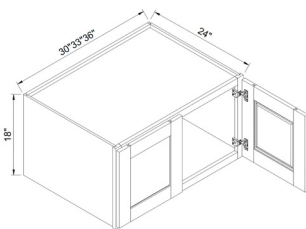

18"H DOUBLE DOORS - 24"D

	ITEM #		W	H	D
W301824	cabinet		30	18	24
	door		14 3/4	17	3/4
W331824	cabinet		33	18	24
	door		16 1/4	17	3/4
W361824	cabinet		36	18	24
	door		17 3/4	17	3/4