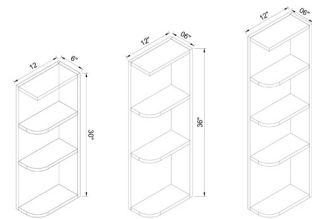

END SHELF

ITEM #		W	H	D
WEO630	cabinet	6	30	12
WEO636	cabinet	6	36	12
WEO642	cabinet	6	42	12

For the wall open-end shelf cabinet, please specify whether the open end is on the left or right.

Finished interior.