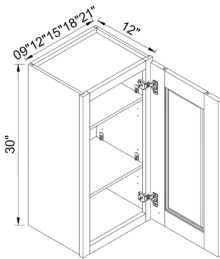

Two adjustable shelves

	ITEM #	W	H	D
W0930	cabinet	9	30	12
	door	8 1/2	29	3/4
W1230	cabinet	12	30	12
	door	11 1/2	29	3/4
W1530	cabinet	15	30	12
	door	14 1/2	29	3/4
W1830	cabinet	18	30	12
	door	17 1/2	29	3/4
W2130	cabinet	21	30	12
	door	20 1/2	29	3/4