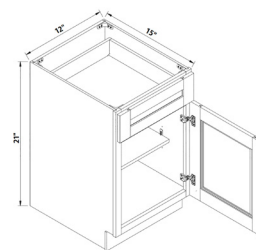

1 Drawer
Matching, finished interior

DIAGONAL SINK BASE CABINET

ITEM #		W	H	D
DSB36	cabinet	36	34 1/2	24
	door	15 1/4	29 1/4	3/4
	drawer	15 1/4	6 3/4	3/4

1 False Drawer, 1 Door

MINI BASE

ITEM #		W	H	D
MINI	cabinet	12	21	15
	door	11 1/2	11 3/4	3/4
	drawer	11 1/2	6	3/4

One adjustable shelf

BASE CABINETS

ANGLE BASE CABINET - DOUBLE DOOR

ITEM #		W	H	D
BAE24	cabinet	24	34 1/2	24
	door	17 1/4	29 1/4	3/4

One adjustable shelf

ANGLE BASE CABINET - SINGLE DOOR

ITEM #		W	H	D
BAE12L	cabinet	12	34 1/2	24
	door	16 1/4	29 1/4	3/4