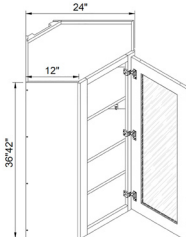

36" H, 42" H DIAGONAL CORNER SINGLE GLASS DOOR

ITEM #		W	H	D
W2436GD	cabinet	24	18	12
	door	11 3/4	17	3/4
W2442GD	cabinet	27	18	12
	door	13 1/4	17	3/4

Glass cabinets come with clear glass doors, glass shelves, and a matching finished interior.

Three adjustable shelves