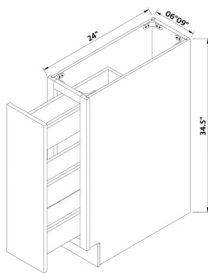

SPICE RACK BASE

ITEM #		W	H	D
B06SR	cabinet	6	34 1/2	24
	drawer	5 1/2	29	3/4
B09SR	cabinet	9	34 1/2	24
	drawer	8 1/2	29	3/4

Door is full filler, not a standard door.