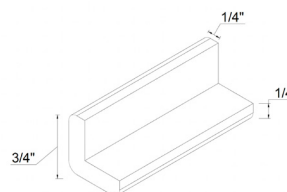

OUTSIDE CORNER MOLDING

ITEM #	W	H	D
OCM8	3/4	96	3/4