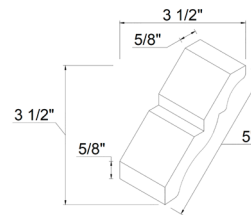

ANGLE CROWN MOLDING

ITEM #	W	H	D
ACM8	96	2 1/2	1/2

SHAKER LIGHT RAIL MOLDING

ITEM #	W	H	D
ALRM 8	96	2	1 1/2

BATTEN MOLDING

ITEM #	W	H	D
BAM8	96	3/4	1/4

DECORATIVE CROWN MOLDING

PRODUCT #	W	H	D
BCM8	5	96	3/4