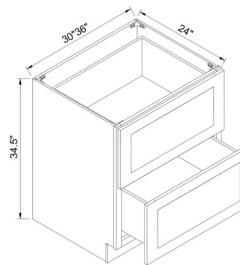

One adjustable shelf

DOUBLE DOORS/SINGLE DRAWER

ITEM #		W	H	D
B24	cabinet	24	34 1/2	24
	door	11 3/4	22	3/4
	drawer	23 1/2	6 3/4	3/4
B27	cabinet	27	34 1/2	24
	door	13 1/4	22	3/4
	drawer	26 1/2	6 3/4	3/4
B30	cabinet	30	34 1/2	24
	door	14 3/4	22	3/4
	drawer	29 1/2	6 3/4	3/4
B33	cabinet	33	34 1/2	24
	door	16 1/4	22	3/4
	drawer	31 1/2	6 3/4	3/4
B36	cabinet	36	34 1/2	24
	door	17 3/4	22	3/4
	drawer	35 1/2	6 3/4	3/4

One adjustable shelf

DOUBLE DOORS/DOUBLE DRAWERS

ITEM #		W	H	D
B39	cabinet	39	34 1/2	24
	door	19 1/4	22	3/4
	drawer	19 1/4	6 3/4	3/4
B42	cabinet	42	34 1/2	24
	door	20 3/4	22	3/4
	drawer	20 3/4	6 3/4	3/4

One adjustable shelf

2 DRAWER BASE

ITEM #		W	H	D
2DB30	cabinet	30	34 1/2	24
	drawer	29 1/2	14 3/8	3/4
2DB36	cabinet	36	34 1/2	24
	drawer	35 1/2	14 3/8	3/4

The width of the drawer is 3 1/2" smaller than the cabinet, and the depth is 21", drawer height is 7-1/4"