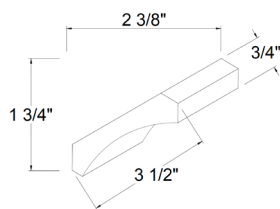

CROWN MOLDING

ITEM #	W	H	D
CM8	96	2 7/8	3/4

BASE FILLER

ITEM #	W	H	D
BF3	3	34 1/2	3/4
BF6	6	34 1/2	3/4

CROWN COVE MOLDING - 3.5"

ITEM #	W	H	D
COV3.5	3 1/2	96	3/4

CROWN COVE MOLDING - 5"

ITEM #	W	H	D
COV5	96	5	3/4