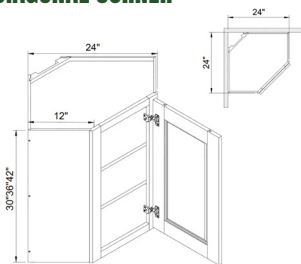

One adjustable shelf

DIAGONAL CORNER

	ITEM #		W	H	D
WDC2430	cabinet		24	30	12
	door		15 1/4	29	3/4
WDC2436	cabinet		24	36	12
	door		15 1/4	35	3/4
WDC2442	cabinet		24	42	12
	door		15 1/4	41	3/4

H 30" comes with 2 sets of hinge holes
H 36" & H 42" come with 3 sets of hinge holes
H 30" & 36" have 2 adjustable shelves
H 42" has 3 adjustable shelves