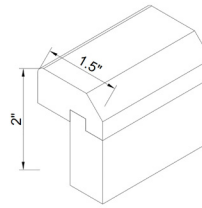

SHAKER LIGHT RAIL MOLDING

ITEM #	W	H	D
ALRM 8	96	2	1 1/2