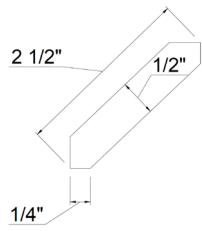

TRIM & ACCESSORIES

ANGLE CROWN MOLDING

ITEM #	W	H	D
ACM8	96	2 1/2	1/2