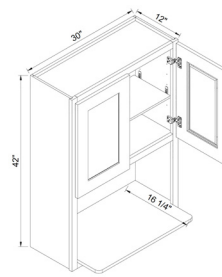

42"H MICROWAVE CABINET

	ITEM #		W	H	D
WMO3042	cabinet		30	42	12
	door		14 3/4	21 1/2	3/4

Front opening is 27" x 16"
Finished interior and shelves.