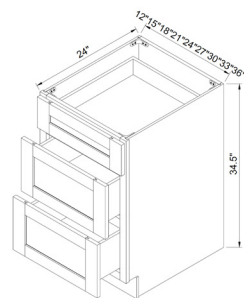

3 DRAWER BASE

ITEM #		W	H	D
3DB12	cabinet	12	34 1/2	24
	drawer	11 1/2	10 3/4	3/4
	drawer	11 1/2	6 3/4	3/4
3DB15	cabinet	15	34 1/2	24
	drawer	14 1/2	10 3/4	3/4
	drawer	14 1/2	6 3/4	3/4
3DB18	cabinet	18	34 1/2	24
	drawer	17 1/2	10 3/4	3/4
	drawer	17 1/2	6 3/4	3/4
3DB21	cabinet	21	34 1/2	24
	drawer	20 1/2	10 3/4	3/4
	drawer	20 1/2	6 3/4	3/4
3DB24	cabinet	24	34 1/2	24
	drawer	23 1/2	10 3/4	3/4
	drawer	23 1/2	6 3/4	3/4
3DB27	cabinet	27	34 1/2	24
	drawer	26 1/2	10 3/4	3/4
	drawer	26 1/2	6 3/4	3/4
3DB30	cabinet	30	34 1/2	24
	drawer	29 1/2	10 3/4	3/4
	drawer	29 1/2	6 3/4	3/4
3DB33	cabinet	33	34 1/2	24
	drawer	32 1/2	10 3/4	3/4
	drawer	32 1/2	6 3/4	3/4
3DB36	cabinet	36	34 1/2	24
	drawer	35 1/2	10 3/4	3/4
	drawer	25 1/2	6 3/4	3/4

Top Drawer

Bottom Drawer

The width of the drawer is 3 1/2" smaller than the cabinet, and the depth is 21"
Top drawer height is 4 1/4",
Bottom drawer height is 7 1/4"