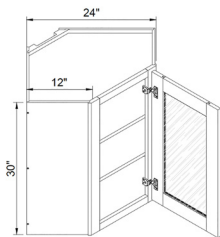

30" H DIAGONAL CORNER SINGLE GLASS DOOR

ITEM #		W	H	D
WDC243012GD	cabinet	24	30	12
	door	15 1/4	29	3/4

Glass cabinets come with clear glass doors, glass shelves, and a matching finished interior.

Two adjustable shelves