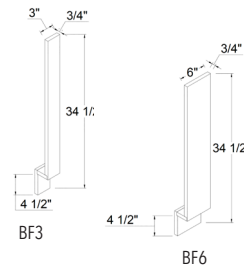

BASE FILLER

ITEM #	W	H	D
BF3	3	34 1/2	3/4
BF6	6	34 1/2	3/4