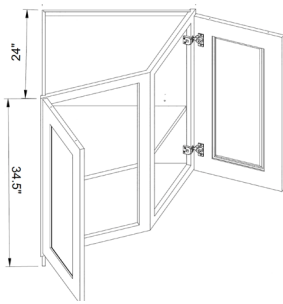

1 Drawer
Matching, finished interior

DIAGONAL SINK BASE CABINET

ITEM #		W	H	D
DSB36	cabinet	36	34 1/2	24
	door	15 1/4	29 1/4	3/4
	drawer	15 1/4	6 3/4	3/4

1 False Drawer, 1 Door

MINI BASE

ITEM #		W	H	D
MINI	cabinet	12	21	15
	door	11 1/2	11 3/4	3/4
	drawer	11 1/2	6	3/4

One adjustable shelf

BASE CABINETS

ANGLE BASE CABINET - DOUBLE DOOR

ITEM #		W	H	D
BAE24	cabinet	24	34 1/2	24
	door	17 1/4	29 1/4	3/4

One adjustable shelf

ANGLE BASE CABINET - SINGLE DOOR

ITEM #		W	H	D
BAE12L	cabinet	12	34 1/2	24
	door	16 1/4	29 1/4	3/4