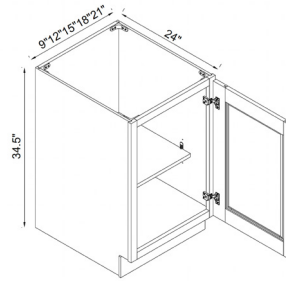

FARM SINK BASE CABINET

2 Doors

ITEM #		W	H	D
FSB30	cabinet	30	34 1/2	24
	door	14 3/4	19	3/4
FSB36	cabinet	36	34 1/2	24
	door	17 3/4	19	3/4

SINGLE FULL HEIGHT DOOR

One adjustable shelf

ITEM #		W	H	D
B09FHD	cabinet	9	34 1/2	24
	door	8 1/2	29	3/4
B12FHD	cabinet	12	34 1/2	24
	door	11 1/2	29	3/4
B15FHD	cabinet	15	34 1/2	24
	door	14 1/2	29	3/4
B18FHD	cabinet	18	34 1/2	24
	door	17 1/2	29	3/4
B21FHD	cabinet	21	34 1/2	24
	door	20 1/2	29	3/4

DOUBLE FULL HEIGHT DOORS

One adjustable shelf

ITEM #		W	H	D
B24FHD	cabinet	24	34 1/2	24
	door	11 3/4	29	3/4
B27FHD	cabinet	27	34 1/2	24
	door	13 3/4	29	3/4
B30FHD	cabinet	30	34 1/2	24
	door	14 3/4	29	3/4
B33FHD	cabinet	33	34 1/2	24
	door	16 1/4	29	3/4
B36FHD	cabinet	36	34 1/2	24
	door	17 3/4	29	3/4
B39FHD	cabinet	39	34 1/2	24
	door	19 1/4	29	3/4
B42FHD	cabinet	42	34 1/2	24
	door	20 3/4	29	3/4