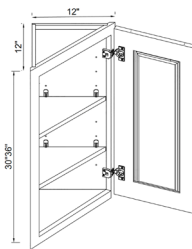

30"H 36"H ANGLE CABINET

	ITEM #		W	H	D
WAE1230	cabinet		12	30	12
	door		9 1/4	29	3/4
WAE1236	cabinet		12	36	12
	door		9 1/4	35	3/4

Two adjustable shelves